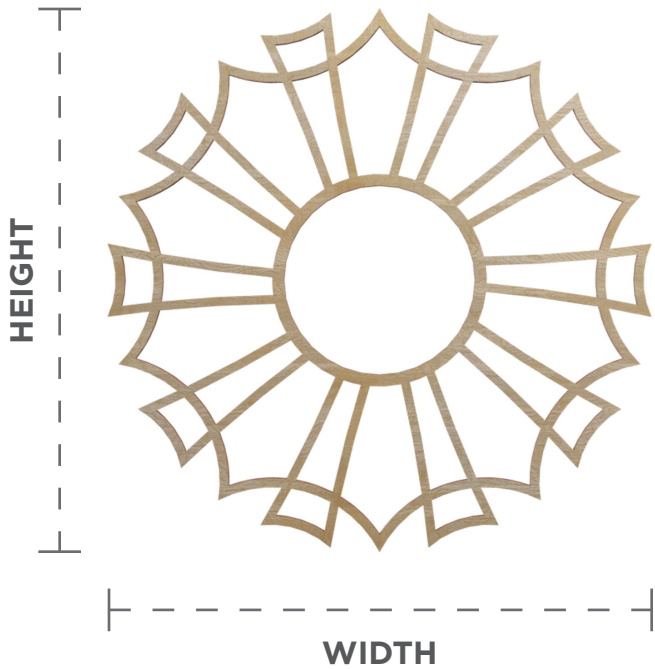

PIERCED FRETWORK CEILING MEDALLIONS

STYLE

AUGUSTUS

FRONT VIEW

PROJECTION
SIDE VIEW

SIZE RANGE
16" - 40"

WOOD SPECIES

ALDER

BIRCH

CHERRY

HICKORY

RED OAK

WALNUT

PAINT-GRADE

CONSTRUCTION: Wood grain veneer over substrate. 3/8" or 1/4" thickness.

USAGE: Commercial or residential walls & ceilings. Not suitable for areas exposed to water or for outdoor applications